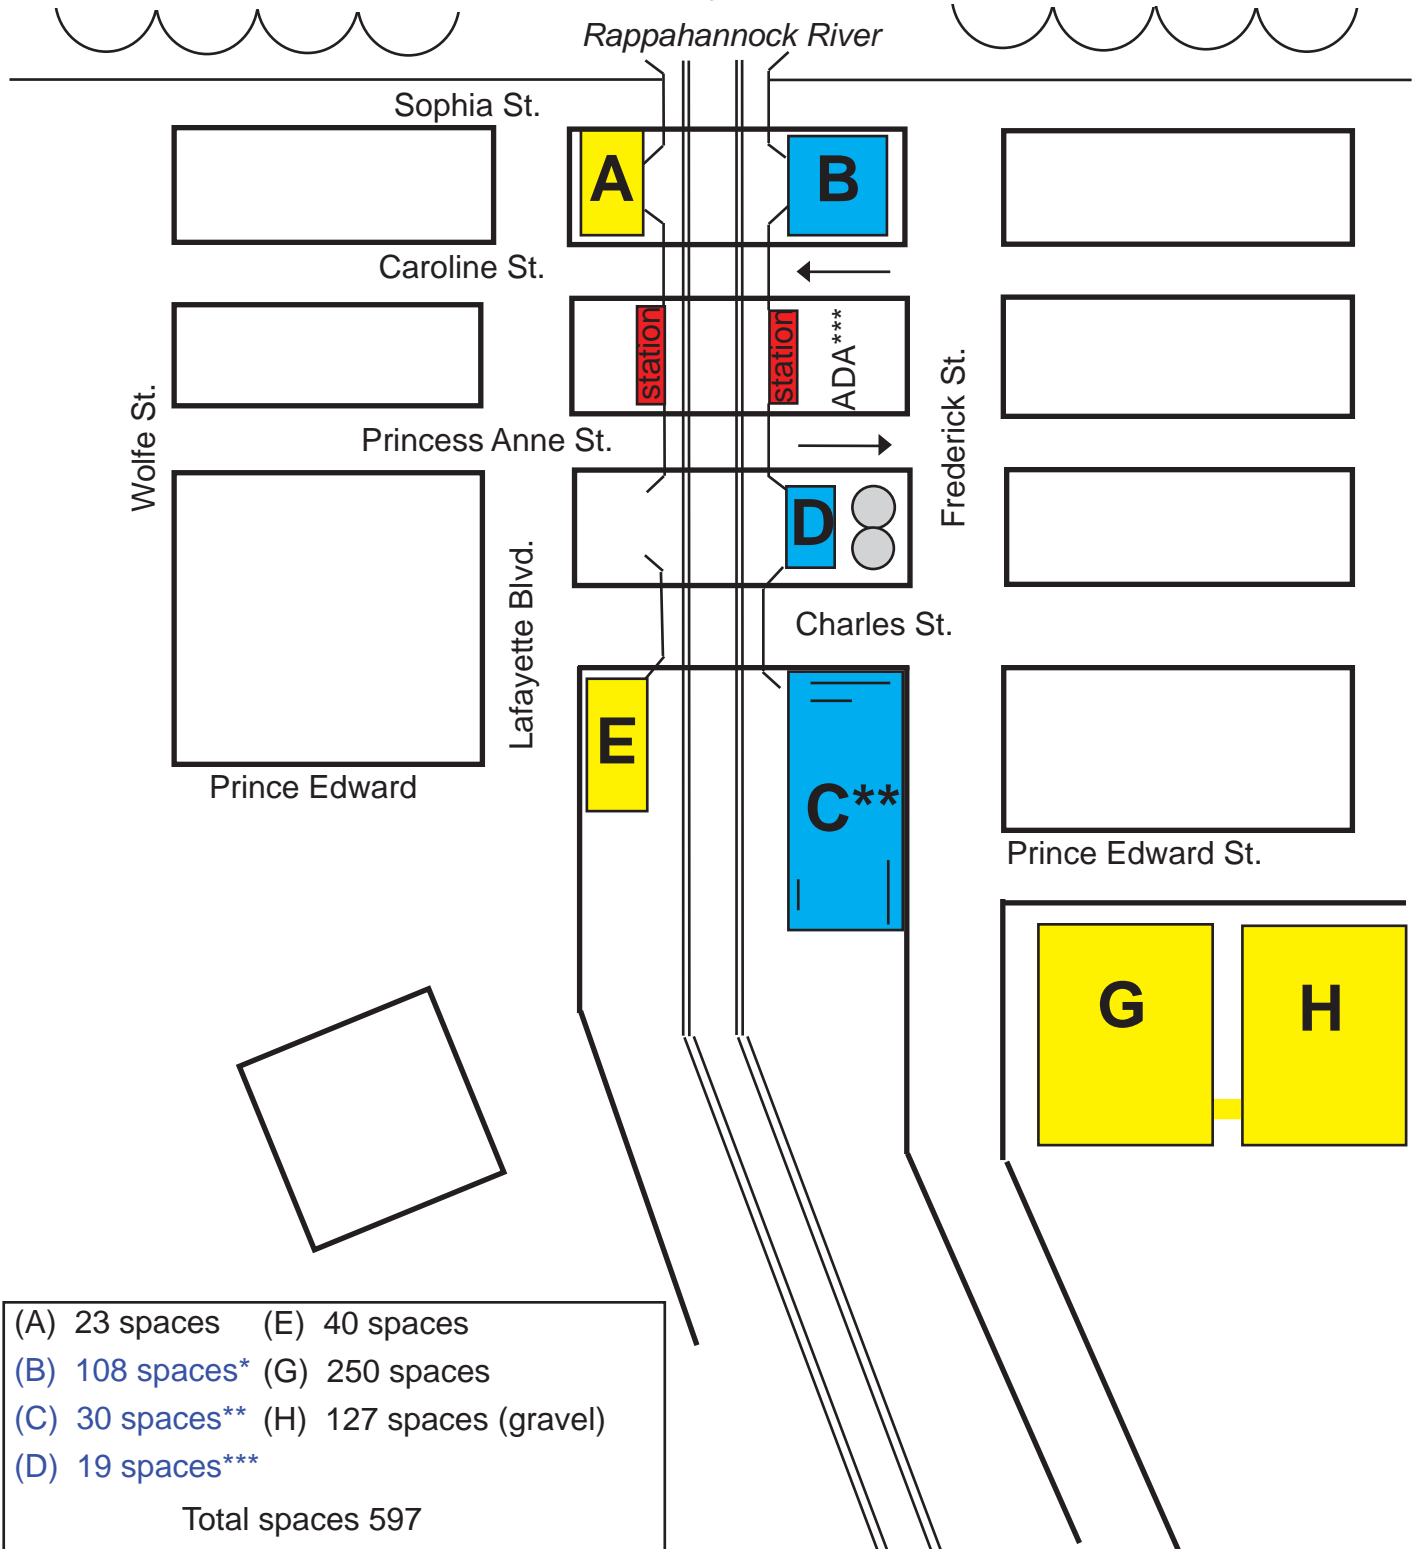

Virginia Railway Express

Fredericksburg

Free Parking Lots

- | | |
|------------------|-------------------------|
| (A) 23 spaces | (E) 40 spaces |
| (B) 108 spaces* | (G) 250 spaces |
| (C) 30 spaces** | (H) 127 spaces (gravel) |
| (D) 19 spaces*** | |
| Total spaces 597 | |

*Lot B - Fredericksburg residents only
 **Lot C - Only spaces designated as VRE spaces
 ***Lot D - Member Jurisdiction residents only