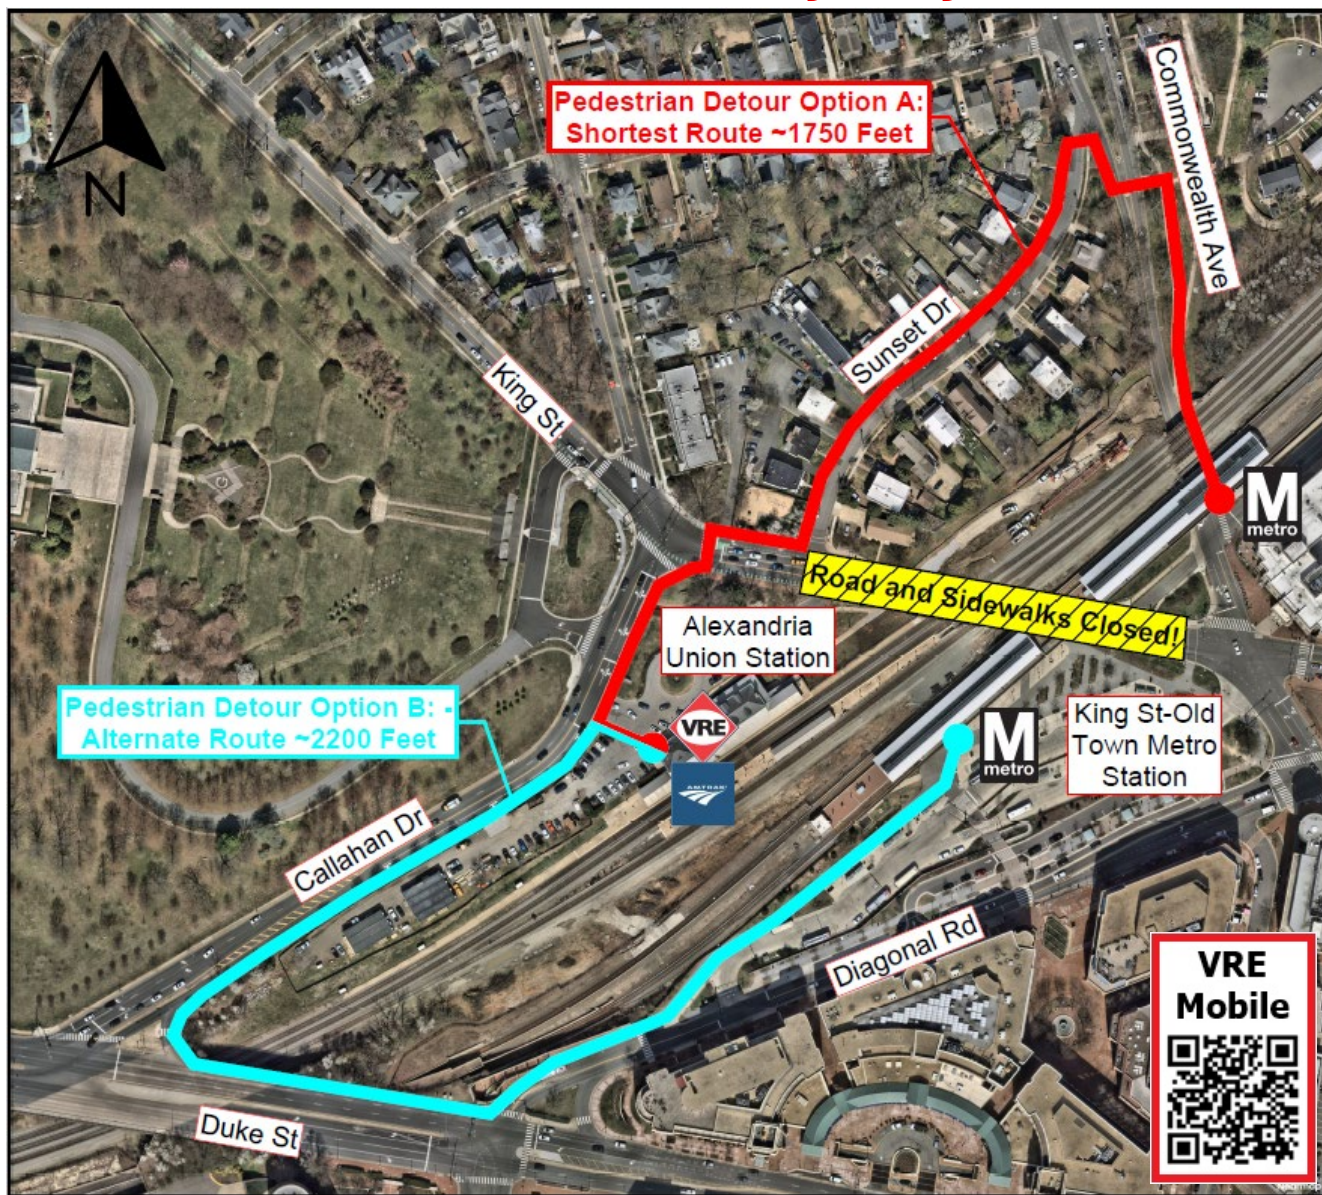

Temporary King Street Closure and Pedestrian Detour

Friday, May 1st 6:00 PM - Tuesday, May 5th 8:00 AM

S Schedule, Monday, May 4th

Look for similar situations on May 15th and 29th. Get updates via **Train Talk Alerts**; sign up for alerts in the VRE Mobile App. If you don't have the app, scan the QR code above and follow the instructions to create an account. After setting up your account, you will need to verify your email address to begin receiving alerts.

During this time, King Street will be closed to vehicle and pedestrian traffic. Plan on taking an **extra 15 – 20 minutes** to access Alexandria Station and to transfer to or from Metro via one of the routes outlined above. This closure will be in place through Monday and possibly into Tuesday morning.

The work will also require VRE to operate the **S Schedule on Monday, May 4th.**

Scan the QR Code to the right to see the S Schedule.