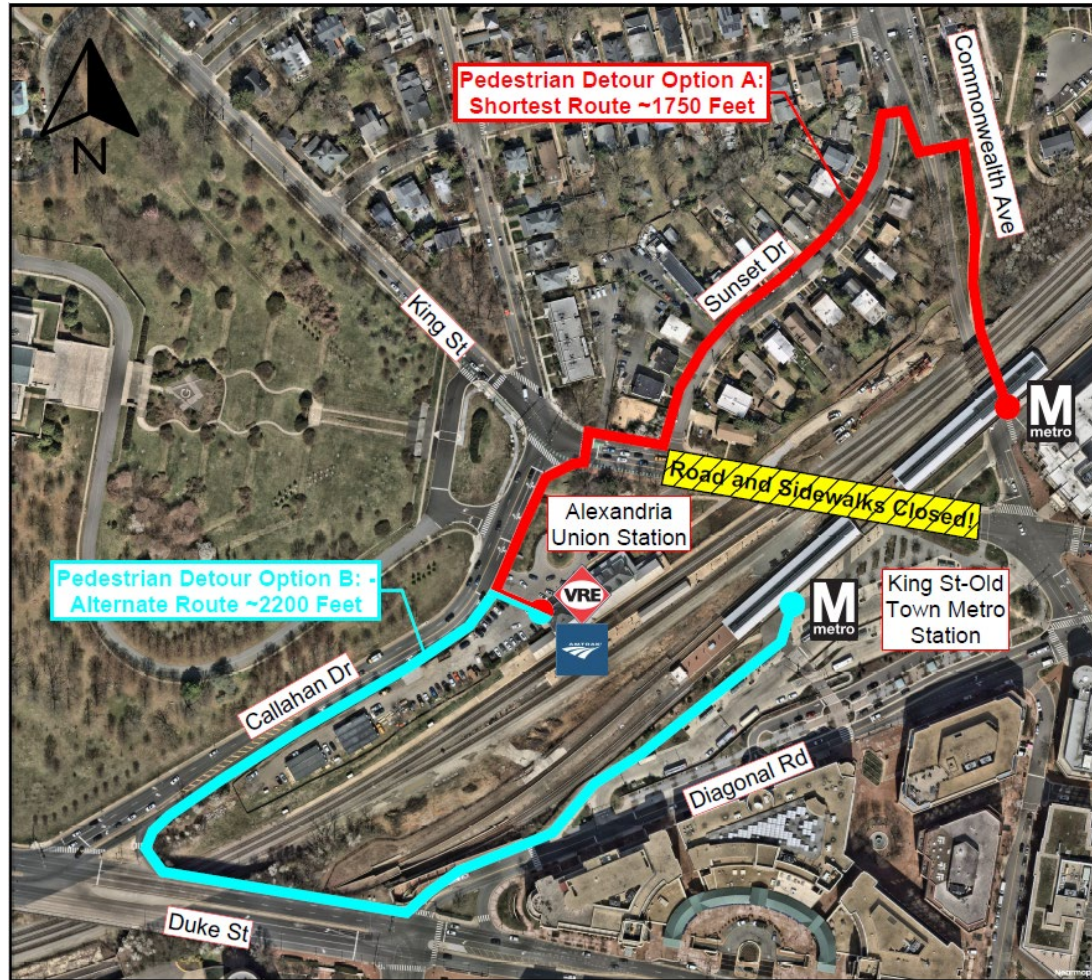

Temporary King Street Closure, Pedestrian Detour, and North End Stairwell Closure

Thurs. June 18th 7:30 PM – Wed. June 24th 8:00 AM

No VRE Service, Friday, June 19th

S+ Schedule, June 22nd – June 24th

The stairwell at the north end of the station is closed.

Access the station through the main entrance, VRE staff will guide you to your platform.

King Street will be closed to vehicle and pedestrian traffic

from Thursday, June 18 at 7:30 PM through the morning of Wednesday, June 24th. Plan on taking an **extra 15 – 20 minutes** to access Alexandria Station and to transfer to or from Metro via one of the routes outlined above. Additionally, King Street may be available for pedestrian traffic intermittently, but plan on accessing the station via one of the detours outlined above.

The work will also require VRE to operate the **S+ Schedule Monday June 22 – Wednesday June 24.**

Scan the QR Code to the right to see the S+ Schedule.

Get updates via **Train Talk Alerts**; sign up for alerts at tickets.vre.org or scan the QR Code to the left, and follow the instructions to create an account. After setting up your account, you will need to verify your email address to begin receiving alerts. Need additional help? Call us between 7 AM and 7 PM weekdays at (703) 684-1001, or email gotrains@vre.org.